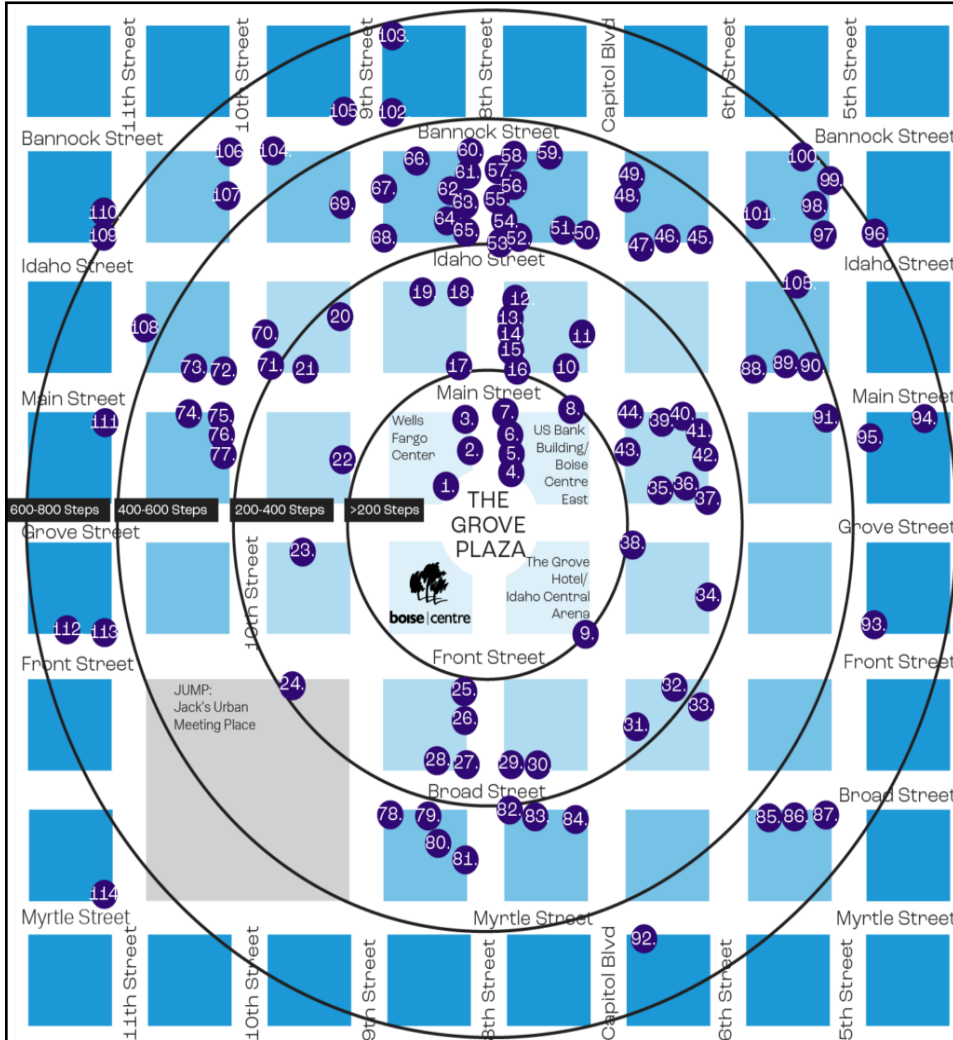

## Restaurant Guide - From the Grove Plaza and the Boise Centre

### Our Contracted Hotels

- Grove Hotel - the Host Hotel - 245 S Capitol Blvd - \$179.00 - 2 minute walk
- Hotel 43 - 981 W. Grove Street - \$179.00 - 4 minute walk
- Residence Inn - 400 S Capitol Blvd - \$175.00 - 6 minute walk
- Hampton Inn - 495 S. Capital - \$146.00 - 6 minute walk
- Inn at 500 Capital - 500 S Capitol Blvd - \$215.00 - 8 minute walk
- Courtyard Downtown - 222 S Broadway Ave - \$175.00 - 19 minute walk
- Hyatt Place - 1024 W Bannock St - \$159.00 - 9 minute walk
- Towneplace Suites - 1455 S. Capitol Blvd - \$159.00 - 22 minute walk
- Residence Inn - University -1401 S Lusk Place - \$169.00 - 23 minute walk

### <2 Minute Walk

1. Lucky Fins Seafood Grill; seafood
2. Peach Pit; smoothies
3. Costa Vida; Mexican
4. Buffalo Wild Wings; American
5. Negranti Creamery; ice cream
6. Tropical Smoothie Cafe
7. Dutch Bros Coffee; coffee
8. City Center Plaza Deli; deli
9. Trillium; American

### 2-5 Minute Walk

10. Taphouse; American
11. Tony's Pizzeria; pizza
12. Taj Mahal of Idaho; Indian
13. Stella's Ice Cream; ice cream
14. R&R BBQ; barbeque
15. Little Pearl Oyster Bar; seafood
16. Tupelo Honey; southern
17. Ruth's Chris Steakhouse
18. Fork; American
19. ALAVITA; Italian
20. BACON; brunch
21. Alia's Coffee House; deli
22. KIN; contemporary American
23. Chandler's Steakhouse
24. Anthony's; seafood
25. Five Guys; American, burgers
26. Cluck's Nashville Hot Chicken
27. P.F. Chang's; chinese
28. Caffe D'arte; coffee
29. The Warehouse; food hall
30. The STIL Ice Cream Shop; ice cream
31. MOD Pizza; pizza
32. Panda Express; chinese
33. Chipotle; Mexican
34. Rise & Grind Nutrition; smoothie/juice
35. Bardenay; American
36. The Basque Market; Basque
37. Leku Ona; basque
38. Bar Gernika; Basque
39. Brickyard; fine dining
40. Coa de Jima; Latin
41. Front Door; pizza
42. Reef; seafood
43. Goldy's Breakfast Bistro; brunch
44. Goldy's Corner; coffee